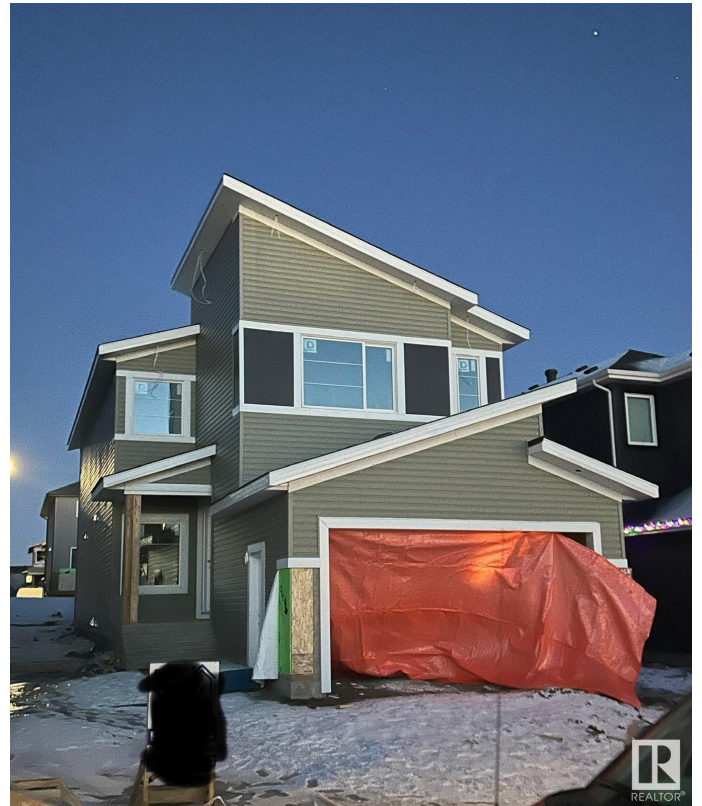

Courtesy Of Harkewal Singh Of MaxWell Polaris

\$670,000 - 5943 17 St, Rural Leduc County

MLS® #E4419264

\$670,000

4 Bedroom, 3.00 Bathroom, 2,207 sqft

Rural on 0.10 Acres

Irvin Creek, Rural Leduc County, AB

This remarkable home is situated in the prestigious Irvine Creek community. The main floor features a den and a full bathroom, along with an extended kitchen and a spice kitchen for added convenience and functionality. The open-to-above living area creates an inviting sense of space and elegance. The upper floor offers a luxurious master suite, complete with a 5-piece ensuite and a generously sized walk-in closet. In addition, there are two spacious bedrooms, a shared bathroom, and a versatile bonus room, ideal for family gatherings or relaxation

Built in 2025

Essential Information

MLS® #	E4419264
Price	\$670,000
Bedrooms	4
Bathrooms	3.00
Full Baths	3
Square Footage	2,207
Acres	0.10
Year Built	2025
Type	Rural
Sub-Type	Detached Single Family
Style	2 Storey
Status	Active